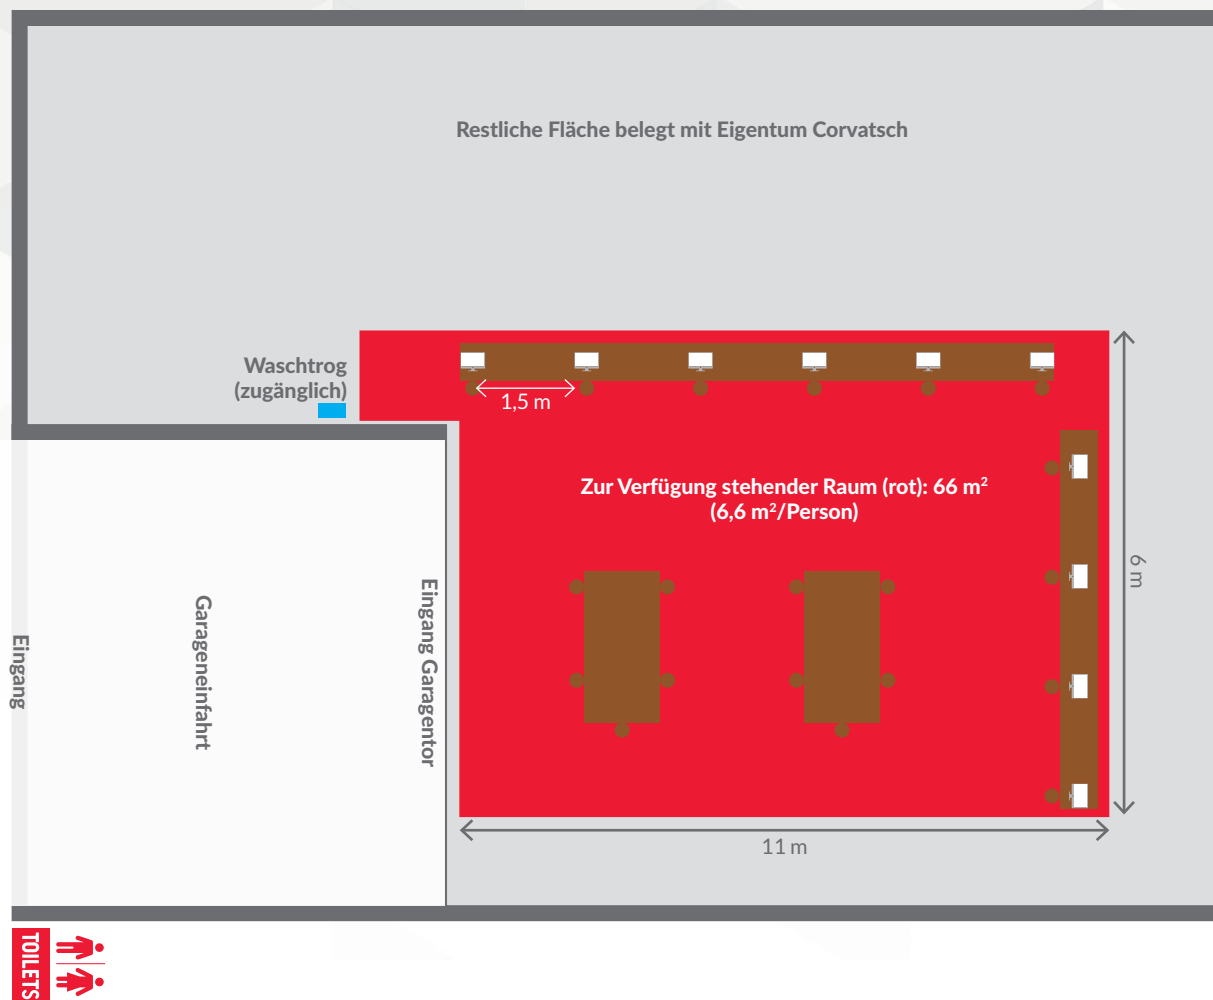

CORVATSCH VALLEY STATION

© swisstopo, Bundesamt für Landestopografie

- 1 Accreditation FIS, Voluntari
- 2 TV Broadcast
- 3 Drop off zone Athletes
- 4 Race office Teams, Media
- 5 Athletes waiting point for gondola

- 6 Judges room
- 7 Covid-19 Test Center
- 8 Parking
- 9 Catering area
- 10 Toilets

4 RACE OFFICE TEAMS, SURLEJ

6 JUDGES ROOM, SURLEJ

1 7 9 CONTAINERS, SURLEJ

1

Container Accreditation FIS, Voluntari, Media

7

Container Covid-19 Test Center

9

Container Catering area