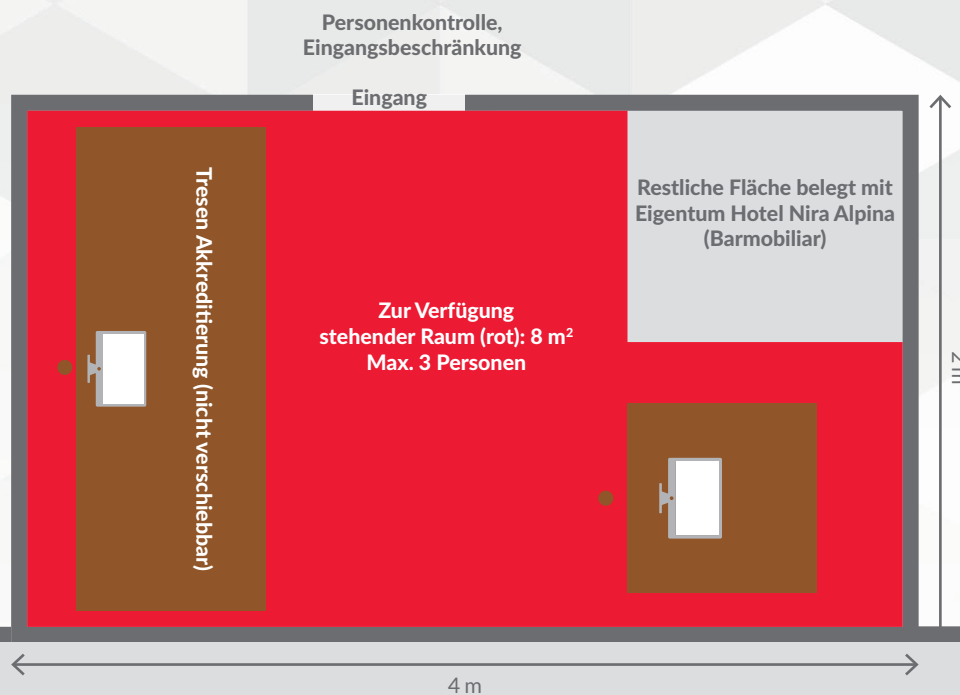

CORVATSCH VALLEY STATION

© swisstopo, Bundesamt für Landestopografie

- 1 Accreditation FIS, Voluntari
- 2 TV Broadcast
- 3 Drop off zone Athletes
- 4 Race office Teams, Media
- 5 Athletes waiting point for gondola

- 6 Judges room
- 7 Covid-19 Test Center
- 8 Parking
- 9 Catering area
- 10 Toilets

4 RACE OFFICE TEAMS, SURLEJ

6 JUDGES ROOM, SURLEJ

1 7 9 CONTAINERS, SURLEJ

1

Container Accreditation FIS, Voluntari, Media