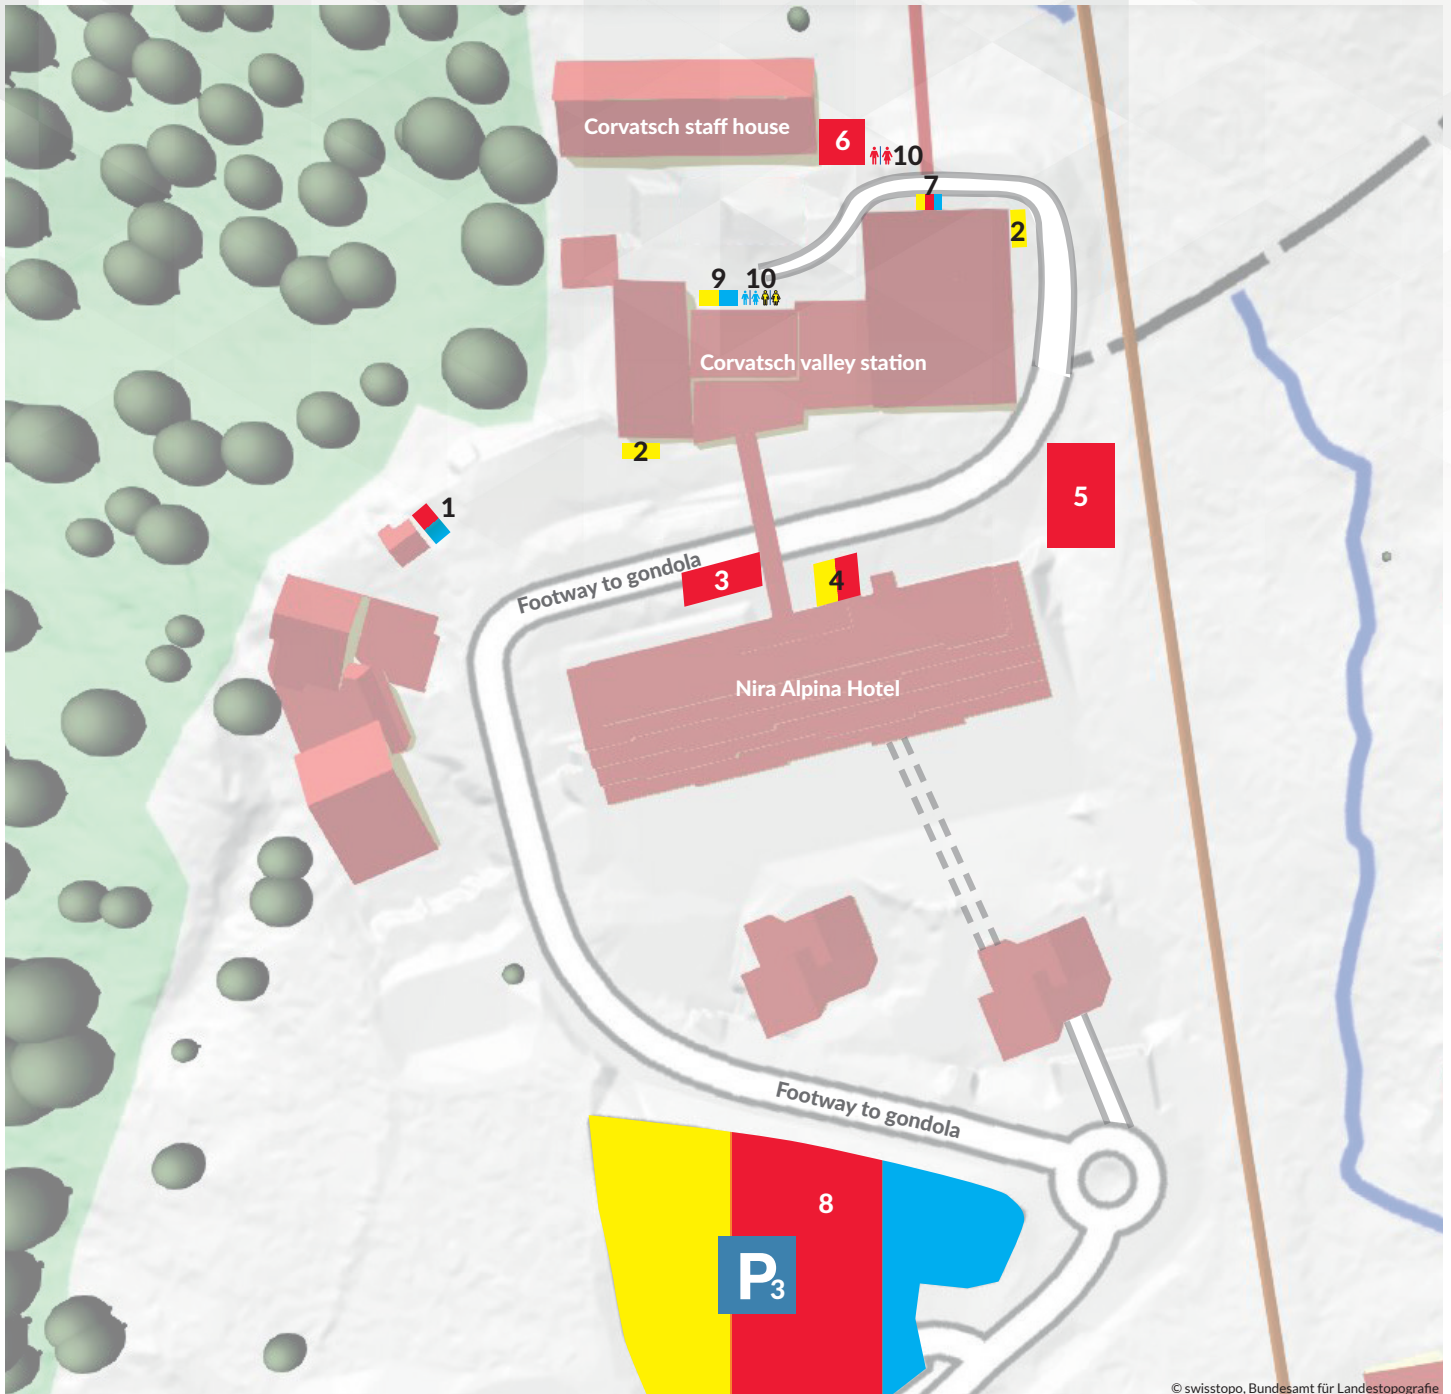

CORVATSCH VALLEY STATION

© swisstopo, Bundesamt für Landestopografie

- 1 Accreditation FIS, Voluntari
- 2 TV Broadcast
- 3 Drop off zone Athletes
- 4 Race office Teams, Media
- 5 Athletes waiting point for gondola

- 6 Judges room
- 7 Covid-19 Test Center
- 8 Parking
- 9 Catering area
- 10 Toilets

4 RACE OFFICE TEAMS, SURLEJ

6 JUDGES ROOM, SURLEJ

1 7 9 CONTAINERS, SURLEJ

1

Container Accreditation FIS, Voluntari, Media

7

Container Covid-19 Test Center

9

Container Catering area