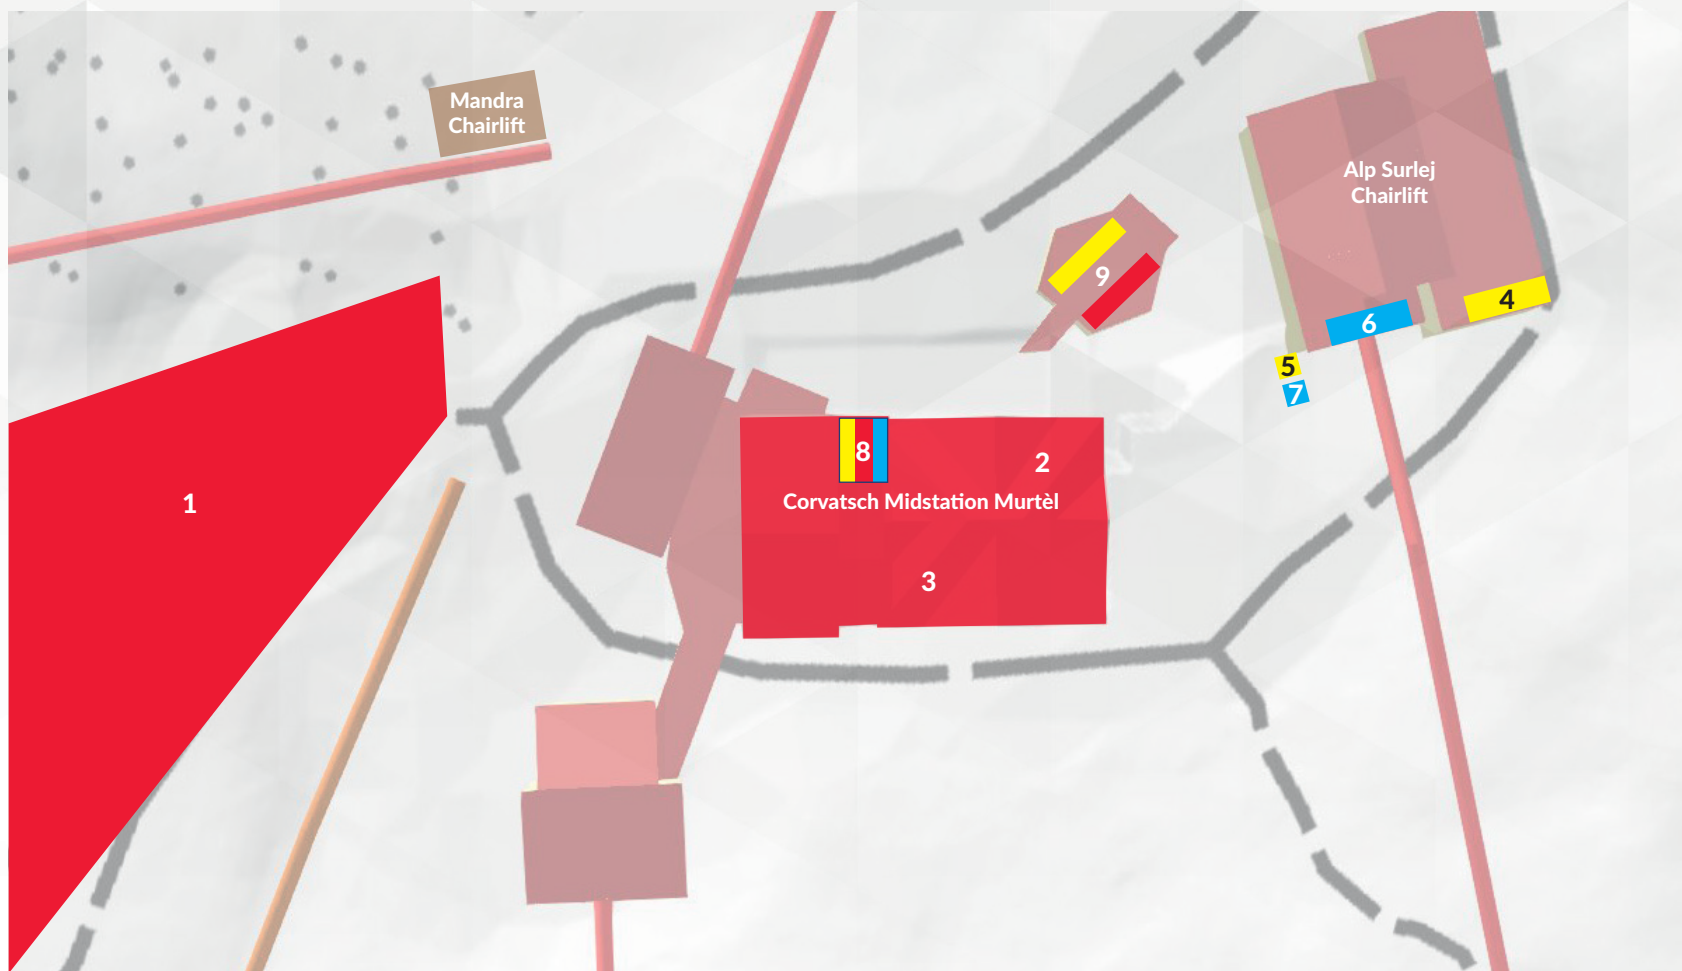

CORVATSCH MIDSTATION MURTÈL

- 1 Worldcup Course
- 2 Food area Athletes
- 3 Toilets Athletes
- 4 Food area Media
(Garage Snow Groomers, entrance right side)
- 5 Toilets Media
- 6 Food area Voluntari
(Garage Snow Groomers)
- 7 Toilets Voluntari
- 8 Mid Term Covid-19 Test Center
- 9 Interview area

MIDSTATION MURTÈL RESTAURANT

GARAGE ALP SURLEJ