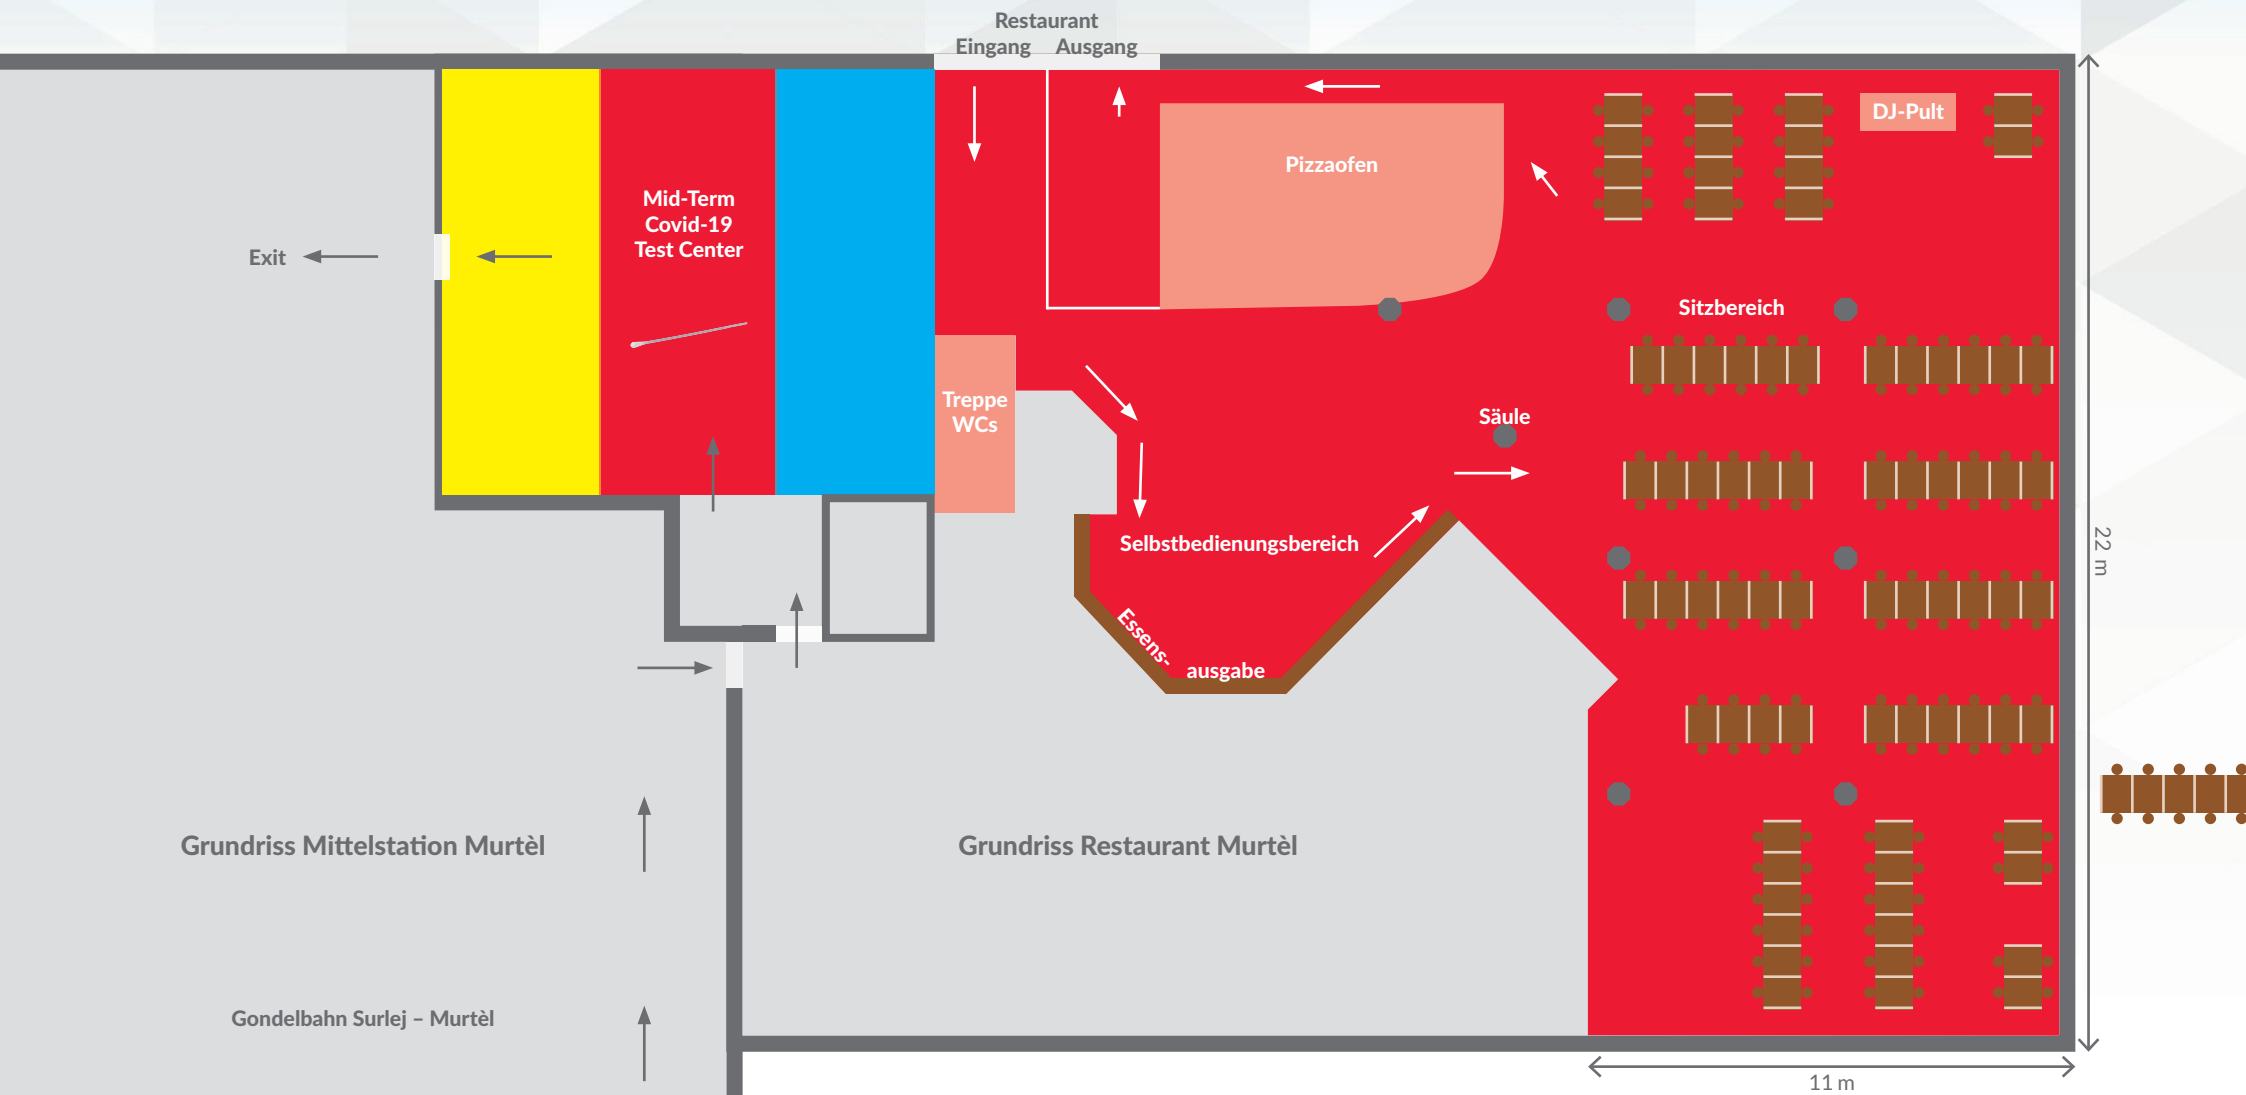

CORVATSCH MIDSTATION MURTÈL

- 1 Worldcup Course
- 2 Food area Athletes
- 3 Toilets Athletes
- 4 Food area Media
(Garage Snow Groomers, entrance right side)
- 5 Toilets Media
- 6 Food area Voluntari
(Garage Snow Groomers)
- 7 Toilets Voluntari
- 8 Mid Term Covid-19 Test Center
- 9 Interview area

MIDSTATION MURTÈL RESTAURANT

GARAGE ALP SURLEJ