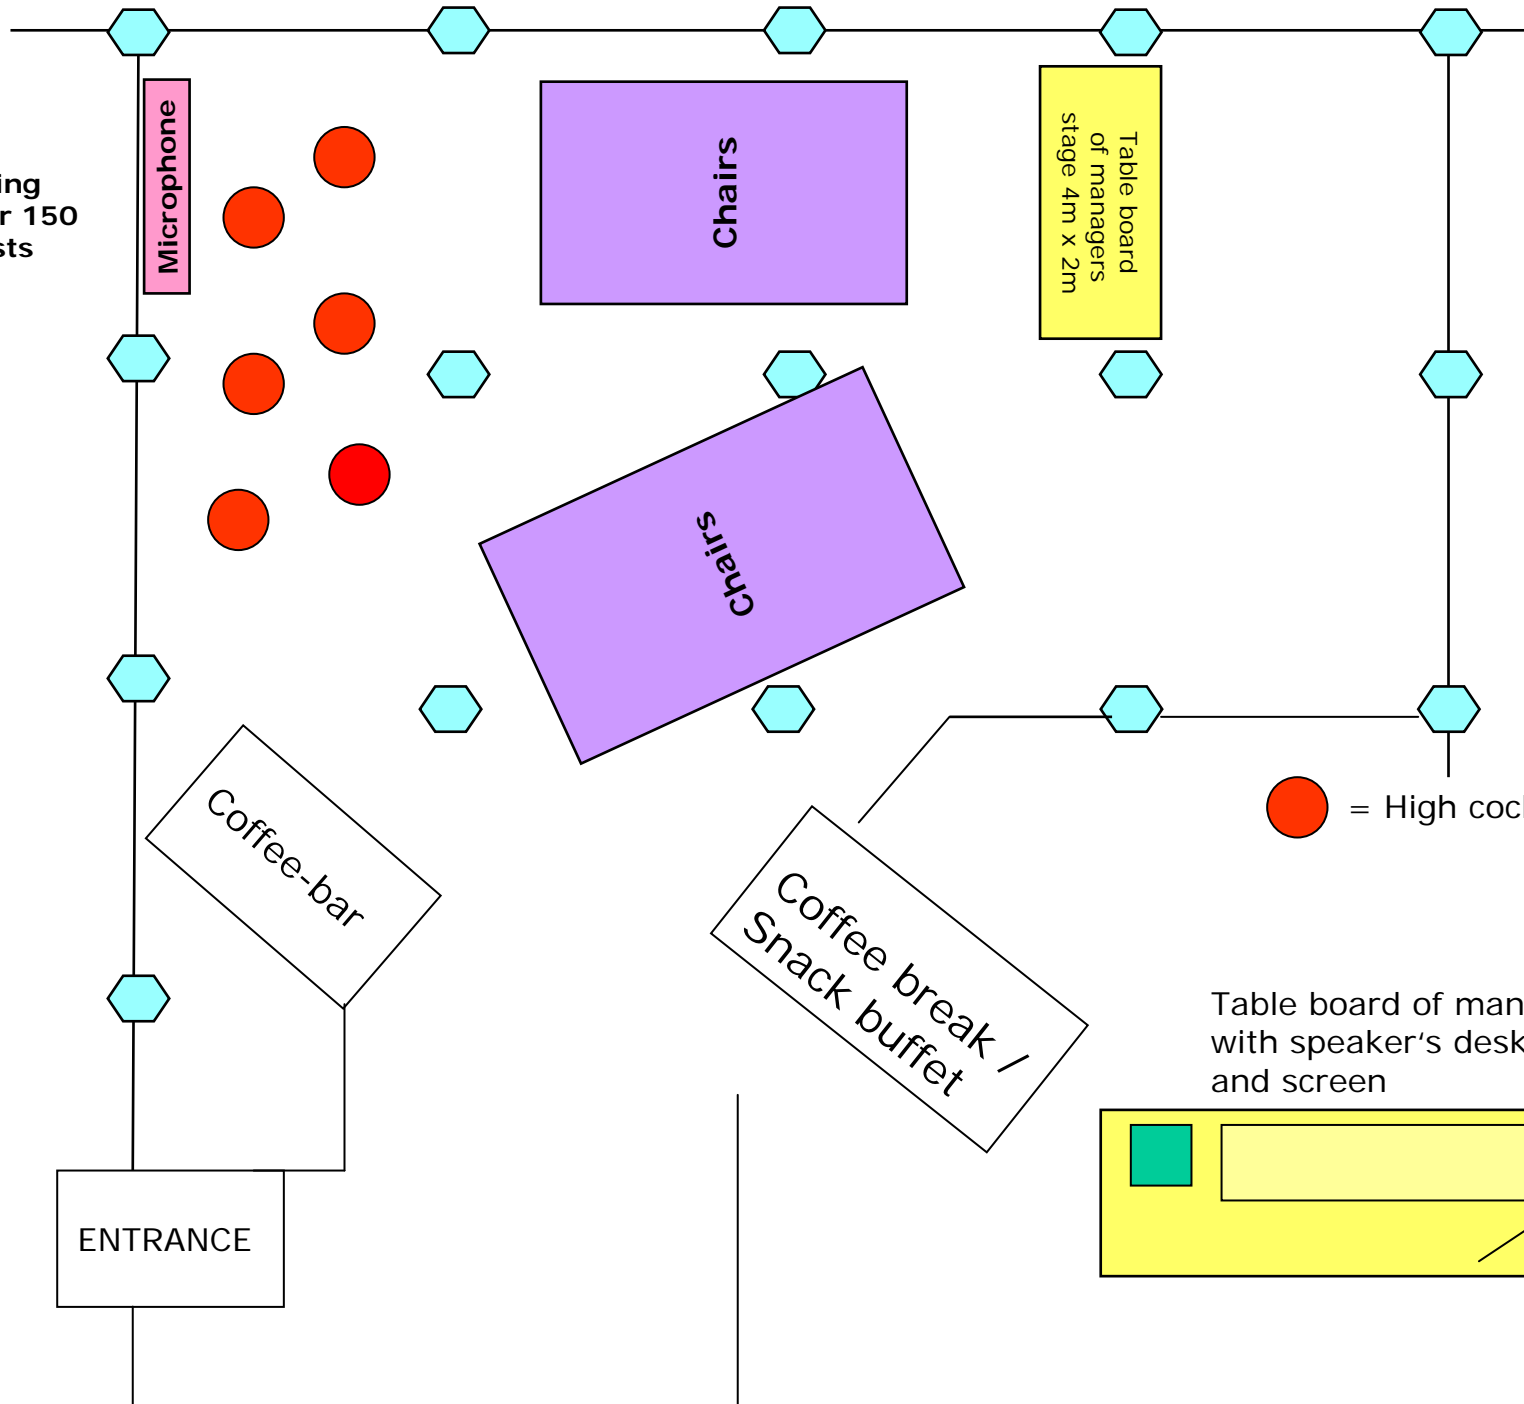

Seating seminar 150 guests

Microphone

Chairs

Table board of managers stage 4m x 2m

Chairs

Coffee-bar

Coffee break / Snack buffet

ENTRANCE

● = High cocktail tables

Table board of managers with speaker's desk, table and screen